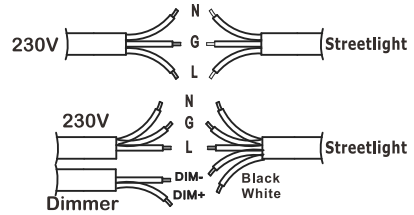

**⚠ WARNING**

Risk of electrocution due to live components.

In case of incorrect connection, the housing of the luminaire or the wire ropes may carry electric voltage and cause severe injuries.

- X Have the luminaire connected by a skilled electrician only.
- X The luminaire must be connected to a mains supply with protective earth conductor.
- X Connect the grounding cable mounted on the holding plate to the protective earth conductor terminal.

## Wiring(standard)

- Connect the blue wire and brown wire to the "N" and "L" respectively, yellow-green wire to the ground wire. Confirm correct connection.
- Connect the white wire and black wire to the "DIM +" and "DIM-"
- Confirm correct connection.