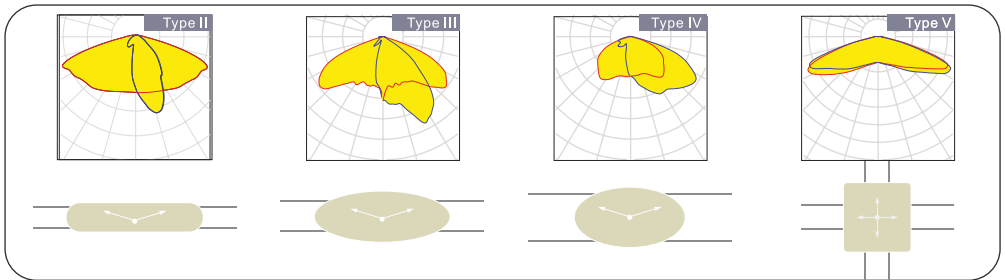

## Wiring(standard)

- Connect the blue wire and brown wire to the "N" and "L" respectively, yellow-green wire to the ground wire. Confirm correct connection.
- Connect the white wire and black wire to the "DIM +" and "DIM-"
- Confirm correct connection.

## Optics and mounting type

| IESNA STANDARD | Roadway width / Mounting Height |                    |
|----------------|---------------------------------|--------------------|
|                | One side mounting               | Both side mounting |
| Type II        | Up to 1 times MH                | Up to 2 times MH   |
| Type III       | Up to 1.5 times MH              | Up to 3 times MH   |
| Type IV        | Up to 2 times MH                | Up to 4 times MH   |
| Type V         | Up to 4 times MH                |                    |